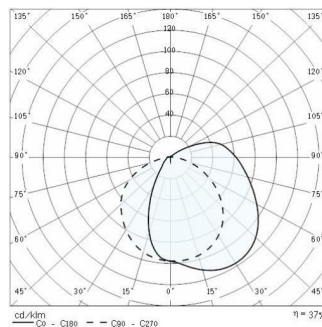

POLO 2 DETEK

Part number	007711
Lampholder:	E27
Light Source:	INCANDESCENT LAMPS (A60)
Wattage:	1x75 W
Finish:	IVORY-10 / Ivory / Textured
Insulation class:	I
Degree of protection:	IP44
IK-J-xxIP:	IK06 1J xx3
Optic:	SYMMETRIC EXTRA WIDE REFLECTOR
Ta MIN luminaire:	-20°
Ta MAX luminaire:	45°

Description

Wall and pole mounted luminaire for 45° directed light for indoor and outdoor, comprising:

- Technopolymer housing
- Pressed glass diffuser with internal pattern, white painted internally
- Stainless steel locking screws
- The securing space allows installation on the recessed boxes
- Only for resistance load: max 150 W, min 40 W
- Recommended installation height: 2.1 m
- DETEK versions with a passive infrared motion detector with automatic ignition
- Adjustable operation time (45 s to 10 min)
- Detection distance: adjustable between 4 m and 12 m
- Built-in photocell set at 60± 20 lux
- Detection angle 110° (non adjustable)

Photometric data

Technical drawings